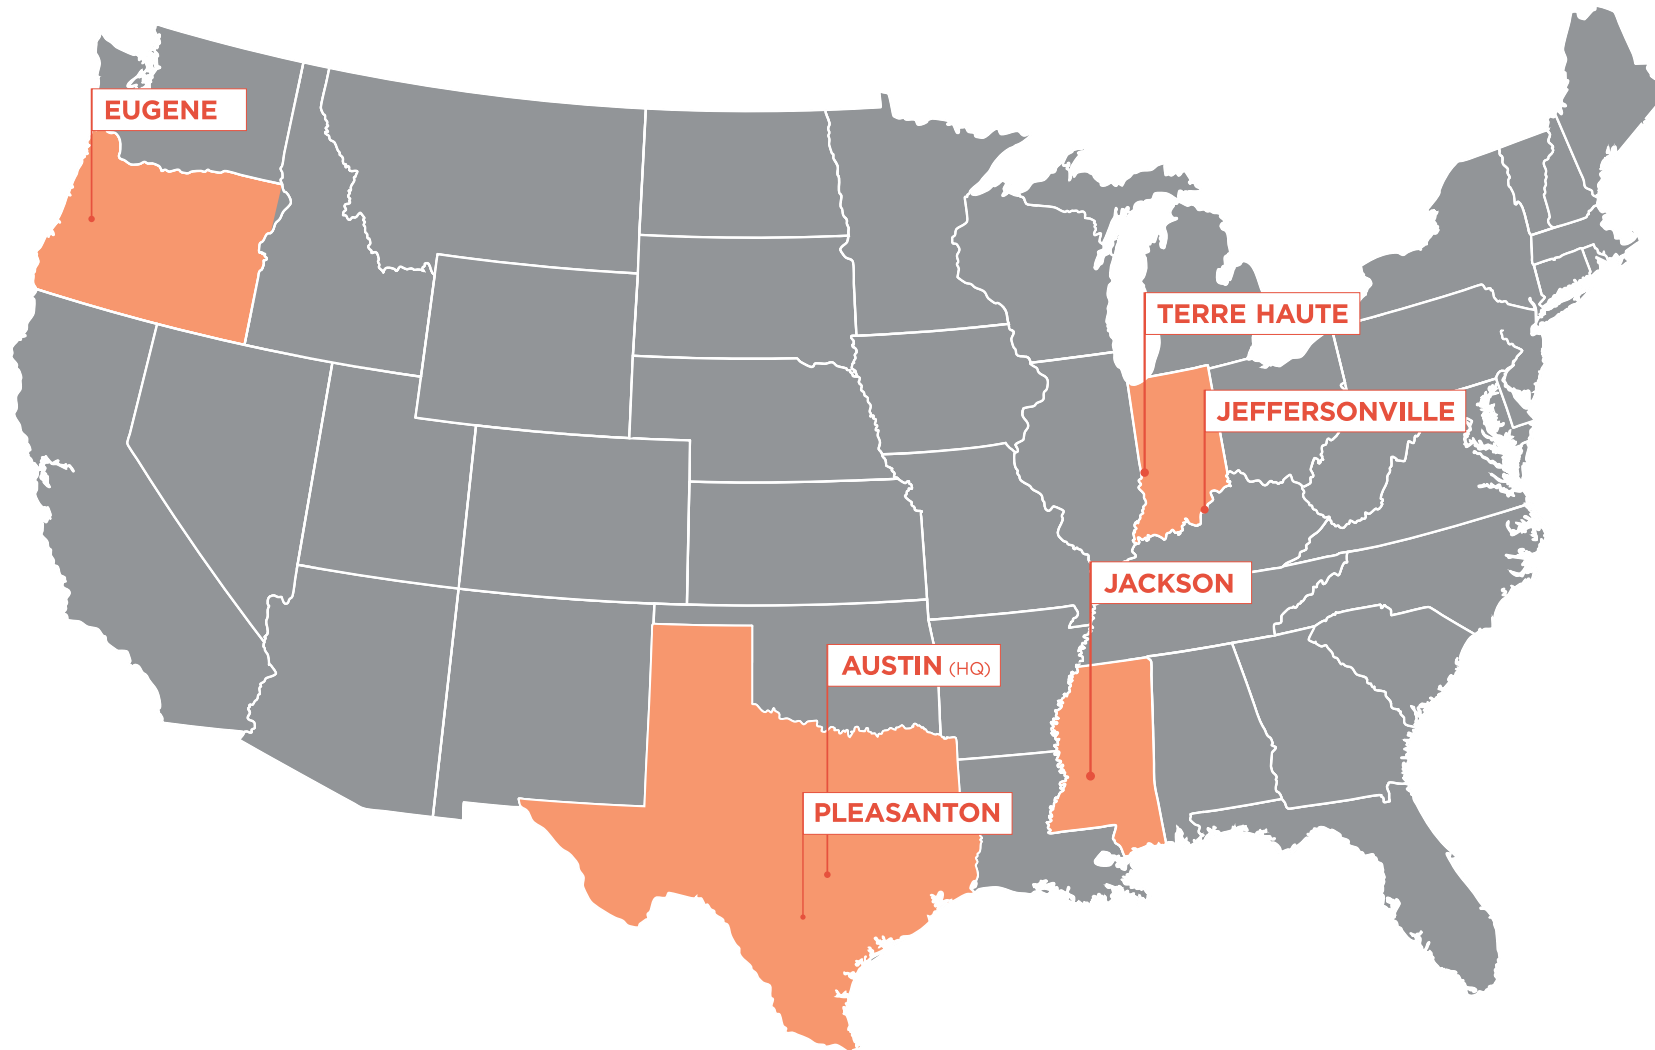

Mossy Oak®
Camouflage

► Additional
Options
Coming Soon!

Location. Location. Location.

With distribution warehouses across the country, United Steel Supply offers nationwide distribution and just-in-time delivery via truck, ship, barge, or train — in most cases within 24 hours or less.