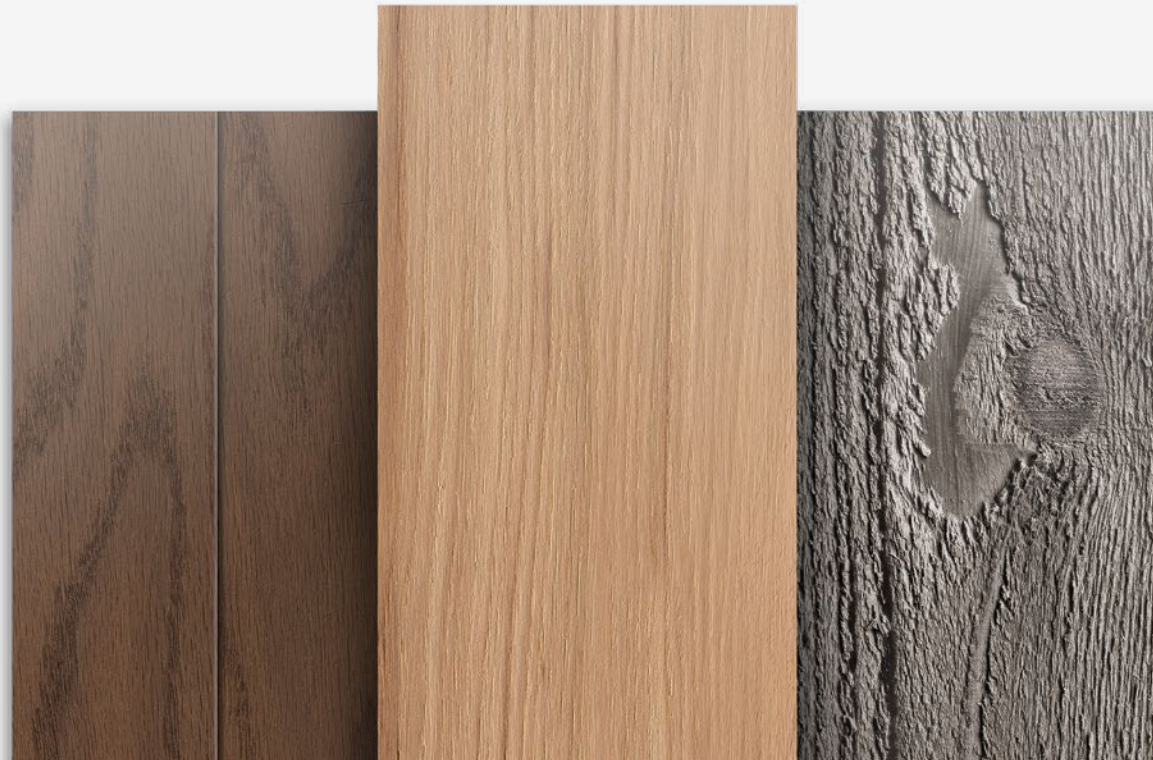

TruSteel HD®
SSI *You Can See The Difference.*