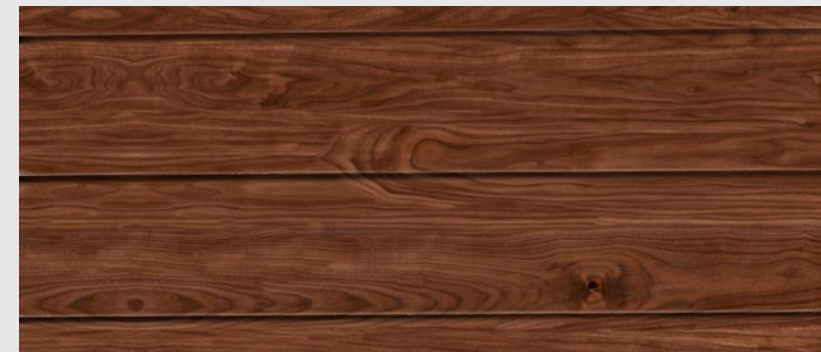

32 Feet. The TruSteel HD® printing process provides significant advantages including a seamless repeat every 32 feet, compared to the traditional rotogravure process repeating every 28–32 inches.

Made in America. TruSteel HD® is melted, rolled, coated, and printed in the United States.

▶ **Depth of Image**

TruSteel HD® images are original ultra high resolution scans of real wood, stone, or brick for superior depth and clarity. You can see the difference!

Knowledge. No one knows the construction market better than United Steel Supply. We understand your equipment and your requirements.

Run-to-Run Repeatability.

The TruSteel HD® manufacturing process ensures uniformity from one run to the next for consistent appearance and quality.

Speed. United Steel Supply understands the importance of and need for speed in the construction process, so we stock many of these TruSteel HD® prints at locations across the U.S.