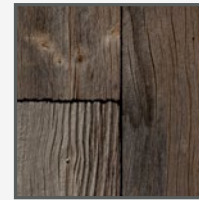

Rough Sawn Cedar

TruSteel HD
▶ You Can See The Difference.

Rough Sawn
Cedar Dark Brown

Rough Sawn Cedar Dark Brown

Offering a wealth of rich sable color and a tangibly dense wood grain pattern, Rough Sawn Cedar Dark Brown has a notably traditional and western sensibility. The perfect choice for projects that require an authentic rustic aesthetic, this color is ideal for both interiors and exteriors, whether used as an accent or as the main attraction. Its raw natural beauty and traditional character bring gravity, strength, and a graceful elegance to designs.

Rough Sawn Cedar Gray

A modern twist on a rustic beauty, Rough Sawn Cedar Gray boasts the simple yet highly detailed texture of traditional cedar enriched by a cool, multi-tonal gray that ushers it into the 21st century and beyond. At home in an industrial setting, as well as environments inspired by the modern farmhouse movement, this color has the ability to add sophistication to a black and white color palette, tone down radiant colors, or establish a monochromatic urban Zen aesthetic.

Ask about available customization, such as varied-width planks, log designs, or bi-directional grain patterns.

Imagine the possibilities!

Cedar

Rough Sawn Cedar

Rough Sawn Cedar
Dark Brown

Rough Sawn Cedar
Gray