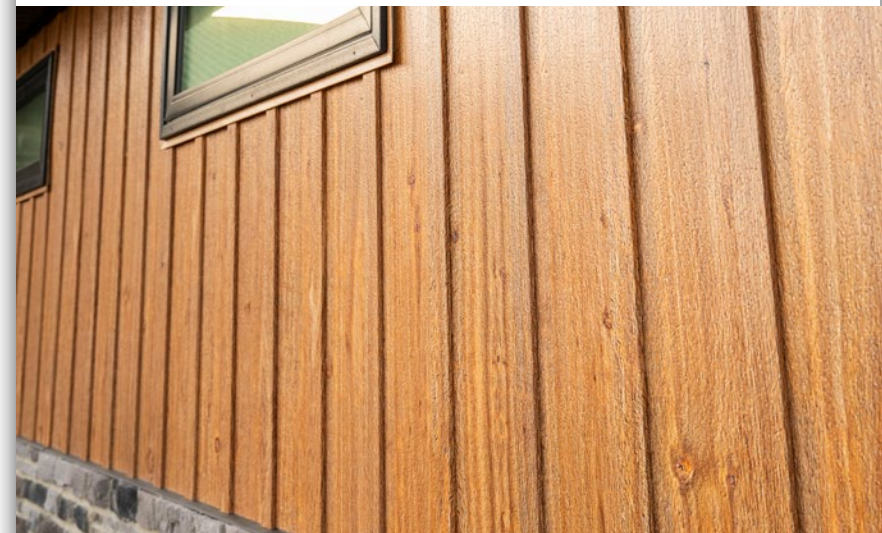

Rough Sawn Cedar

Earthy and rustic with an Old World European flair, Rough Sawn Cedar complements a wide variety of mixed materials, from stone, concrete and brick, to glass, steel, and more. Its intriguing and rough-appearing texture and exquisite pattern of dark knots and multi-toned golden wood grains give it an organic sensibility and innate beauty that bring an inviting aura and Provencal charm to both contemporary and traditional projects.