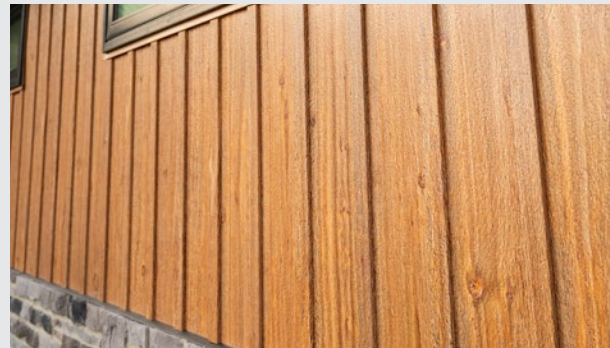

32 Feet. The TruSteel HD® printing process provides significant advantages including a seamless repeat every 32 feet, compared to the traditional rotogravure process repeating every 28–32 inches.

Made in America. TruSteel HD® is melted, rolled, coated, and printed in the United States.

▶ **Depth of Image**

TruSteel HD® images are original ultra high resolution scans of real wood, stone, or brick for superior depth and clarity. You can see the difference!

Knowledge. No one knows the construction market better than United Steel Supply. We understand your equipment and your requirements.

Run-to-Run Repeatability.

The TruSteel HD® manufacturing process ensures uniformity from one run to the next for consistent appearance and quality.

Speed. United Steel Supply understands the importance of and need for speed in the construction process, so we stock many of these TruSteel HD® prints at locations across the U.S.